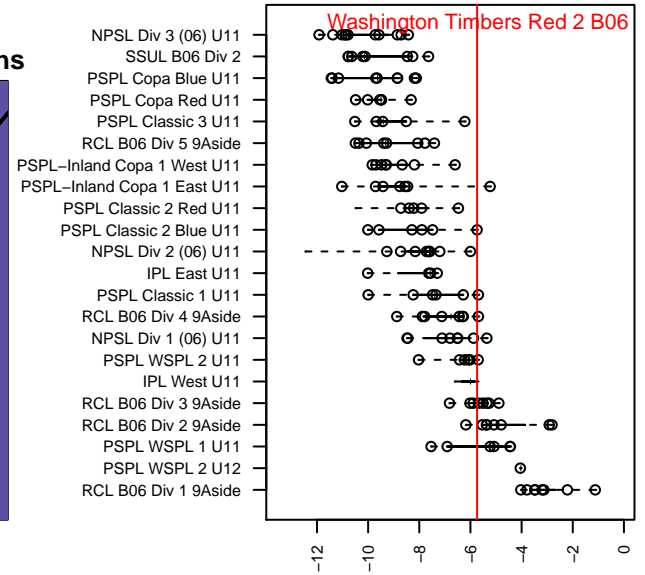

# Washington Timbers Red 2 B06

Washington Timbers  
 Vancouver, WA  
 B06 total strength=716  
 attack=1.01 defense=0.55  
 fall league = PTT B06 Div 1 Green  
 spr league = Spr OYS B06 Div 1 Green

alt names used:  
 WA Timbers 06B Red 2  
 WA Timbers 6B Red2  
 WA Timbers 06B Red 2  
 WA Timbers FC 06B Red 2  
 WA Timbers 06B Red 2  
 WA Timbers 06B Red 2

Venues played:  
 2016 Clash At the Border Div 1 Gold/Silver/Bro  
 2016 Portland Cup Silver U11  
 2016 Summer Slam Gold/Silver U11  
 2016 PTT B06 Division 1 Green  
 2016 OYS Presidents Cup B06  
 2016 Spr OYS B06 Division 1 Green

**Washington Timbers Red 2 B06**  
 Dots are actual minus expected GF (blue circles) and GA (red triangles).  
 Blue line is smoothed change in attack strength. Red is smoothed change in defense strength.

**attack and defense variance (black dot)  
relative to other teams  
and top 10 in region**

**attack and defense rating  
relative to others at age  
and all opponents in last 13 months**

**Performance relative to 13 month average**