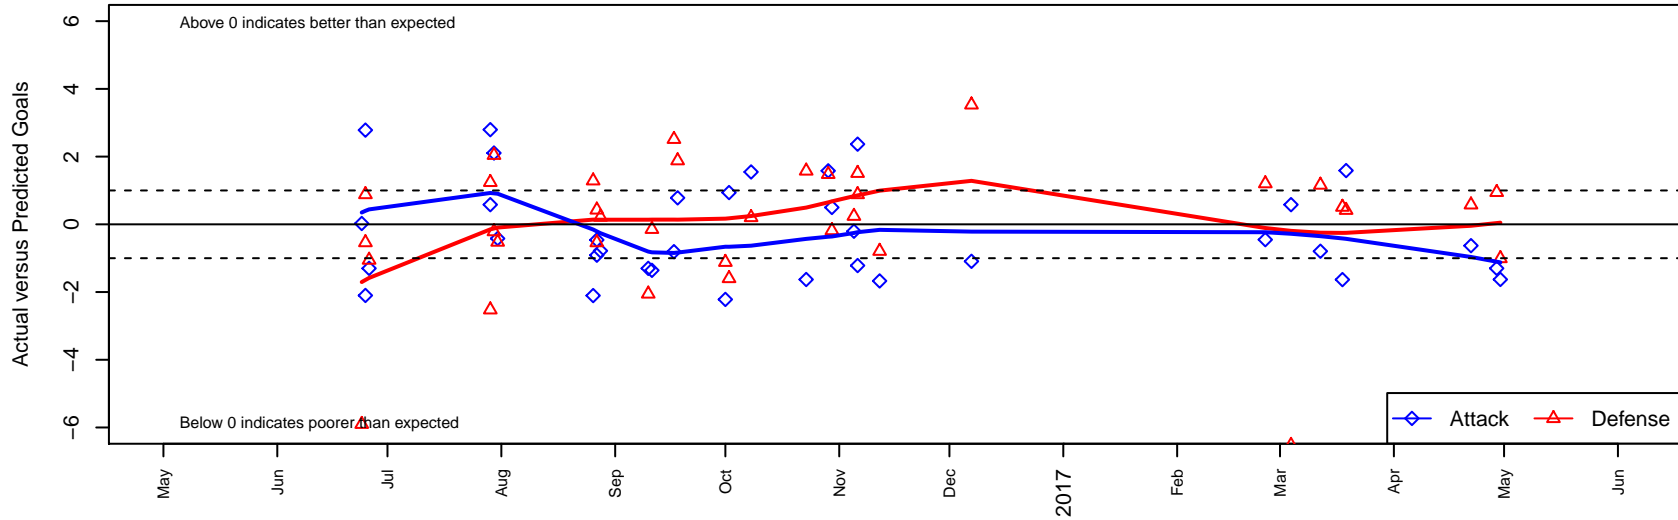

# Washington Timbers Red 2 B06

Washington Timbers  
 Vancouver, WA  
 B06 total strength=716  
 attack=1.01 defense=0.55  
 fall league = PTT B06 Div 1 Green  
 spr league = Spr OYS B06 Div 1 Green

alt names used:  
 WA Timbers 06B Red 2  
 WA Timbers 6B Red2  
 WA Timbers 06B Red 2  
 WA Timbers FC 06B Red 2  
 WA Timbers 06B Red 2  
 WA Timbers 06B Red 2

Venues played:  
 2016 Clash At the Border Div 1 Gold/Silver/Bro  
 2016 Portland Cup Silver U11  
 2016 Summer Slam Gold/Silver U11  
 2016 PTT B06 Division 1 Green  
 2016 OYS Presidents Cup B06  
 2016 Spr OYS B06 Division 1 Green

**Washington Timbers Red 2 B06**  
 Dots are actual minus expected GF (blue circles) and GA (red triangles).  
 Blue line is smoothed change in attack strength. Red is smoothed change in defense strength.

**attack and defense variance (black dot)  
relative to other teams  
and top 10 in region**

**attack and defense rating  
relative to others at age  
and all opponents in last 13 months**

**Performance relative to 13 month average**