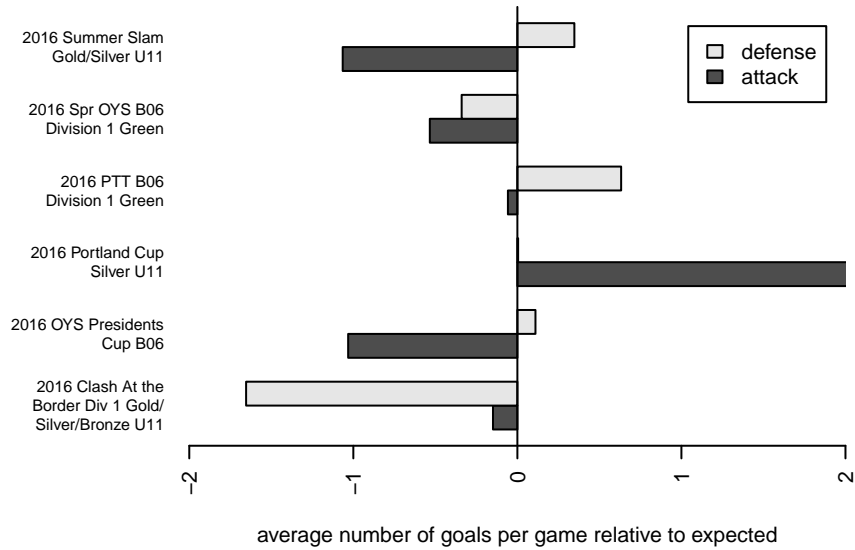

# Washington Timbers Red 2 B06

Washington Timbers  
 Vancouver, WA  
 B06 total strength=716  
 attack=1.01 defense=0.55  
 fall league = PTT B06 Div 1 Green  
 spr league = Spr OYS B06 Div 1 Green

alt names used:  
 WA Timbers 06B Red 2  
 WA Timbers 6B Red2  
 WA Timbers 06B Red 2  
 WA Timbers FC 06B Red 2  
 WA Timbers 06B Red 2  
 WA Timbers 06B Red 2

Venues played:  
 2016 Clash At the Border Div 1 Gold/Silver/Bro  
 2016 Portland Cup Silver U11  
 2016 Summer Slam Gold/Silver U11  
 2016 PTT B06 Division 1 Green  
 2016 OYS Presidents Cup B06  
 2016 Spr OYS B06 Division 1 Green

**Washington Timbers Red 2 B06**  
 Dots are actual minus expected GF (blue circles) and GA (red triangles).  
 Blue line is smoothed change in attack strength. Red is smoothed change in defense strength.

**attack and defense variance (black dot)  
relative to other teams  
and top 10 in region**

**attack and defense rating  
relative to others at age  
and all opponents in last 13 months**

**Performance relative to 13 month average**